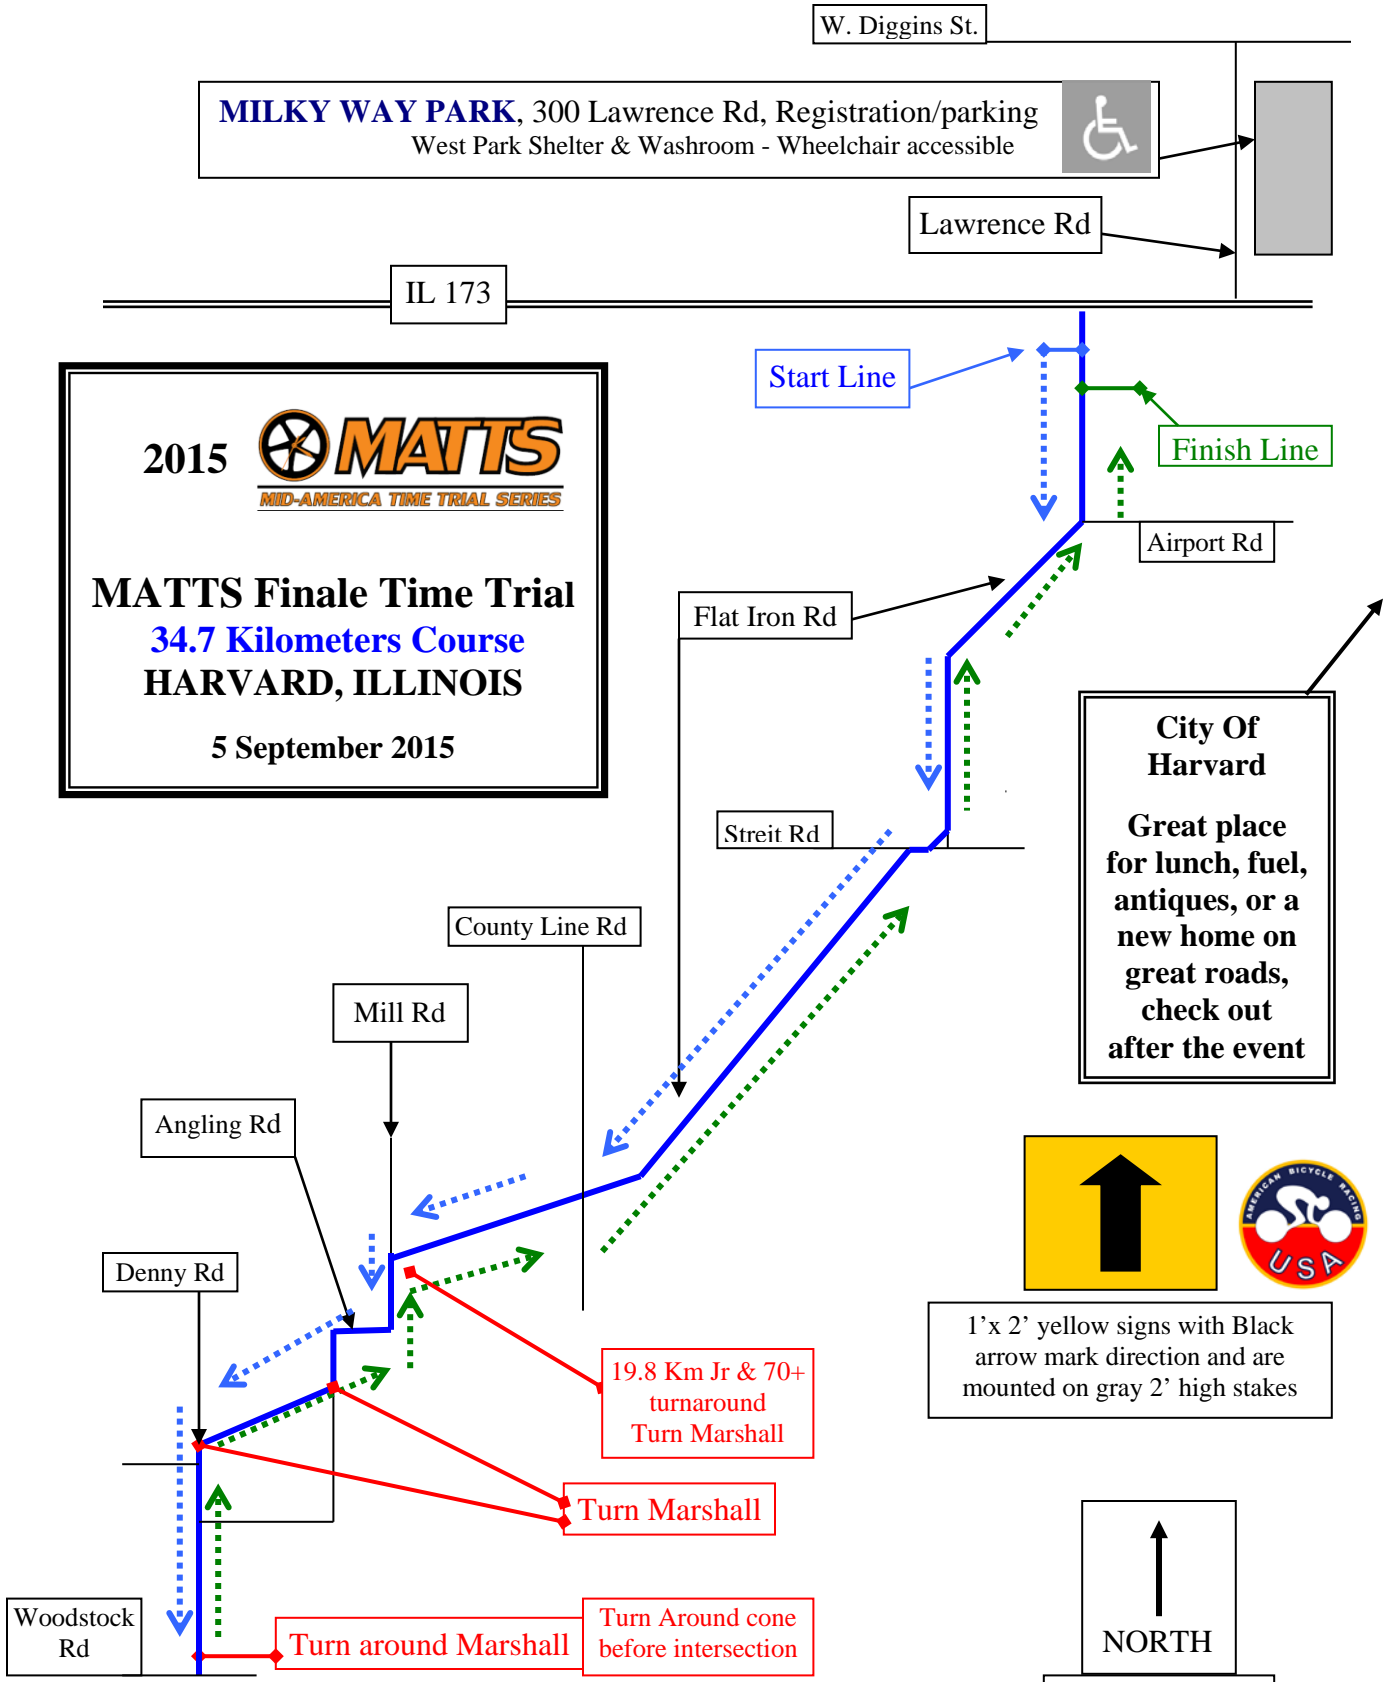

**AMERICAN BICYCLE RACING EVENT**

  
**2015** **MATTS**  
 MID-AMERICA TIME TRIAL SERIES  
**MATTS Finale Time Trial**  
**34.7 Kilometers Course**  
**HARVARD, ILLINOIS**  
**5 September 2015**

**City Of Harvard**  
 Great place for lunch, fuel, antiques, or a new home on great roads, check out after the event

1' x 2' yellow signs with Black arrow mark direction and are mounted on gray 2' high stakes

Map Not to scale

Two lane roads are open to vehicle traffic, ride on right side of right lane, no drafting, no riding in pairs and pass riders when safe.