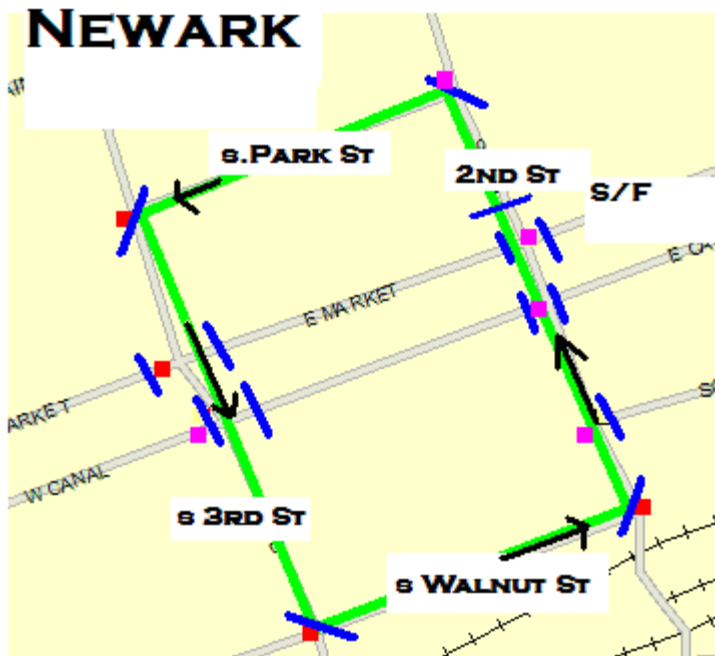

Directions- Take SR 16 to Newark and then go South SR13. Turn East on Main St. and you will run into the Linking County Court House and the race course. S/F area on 2nd street

Course Description- Fast, Flat, Wide, Four Corners

Here's the scoop- The prize money for our Spring Classic events is guaranteed in each category. Registration begins at 90 minutes before the first race and closes 15 minutes before each race. There is no late fees, but there is a discount if you pre-reg. at www.racelistings.com.

We reserve the right to change a lot of things, including lengthen, shorten, modify, cancel, or combine races and /or prize list if insufficient entries or bad weather. If less than 5 in a category, races will be combined, less than ten riders in a category pays one place only. Full payment of M 1-3, and M3-4 requires 10 entries.

Course Map...

To register, get times, prizes, places and categories go back to home page and hit register under the banner.