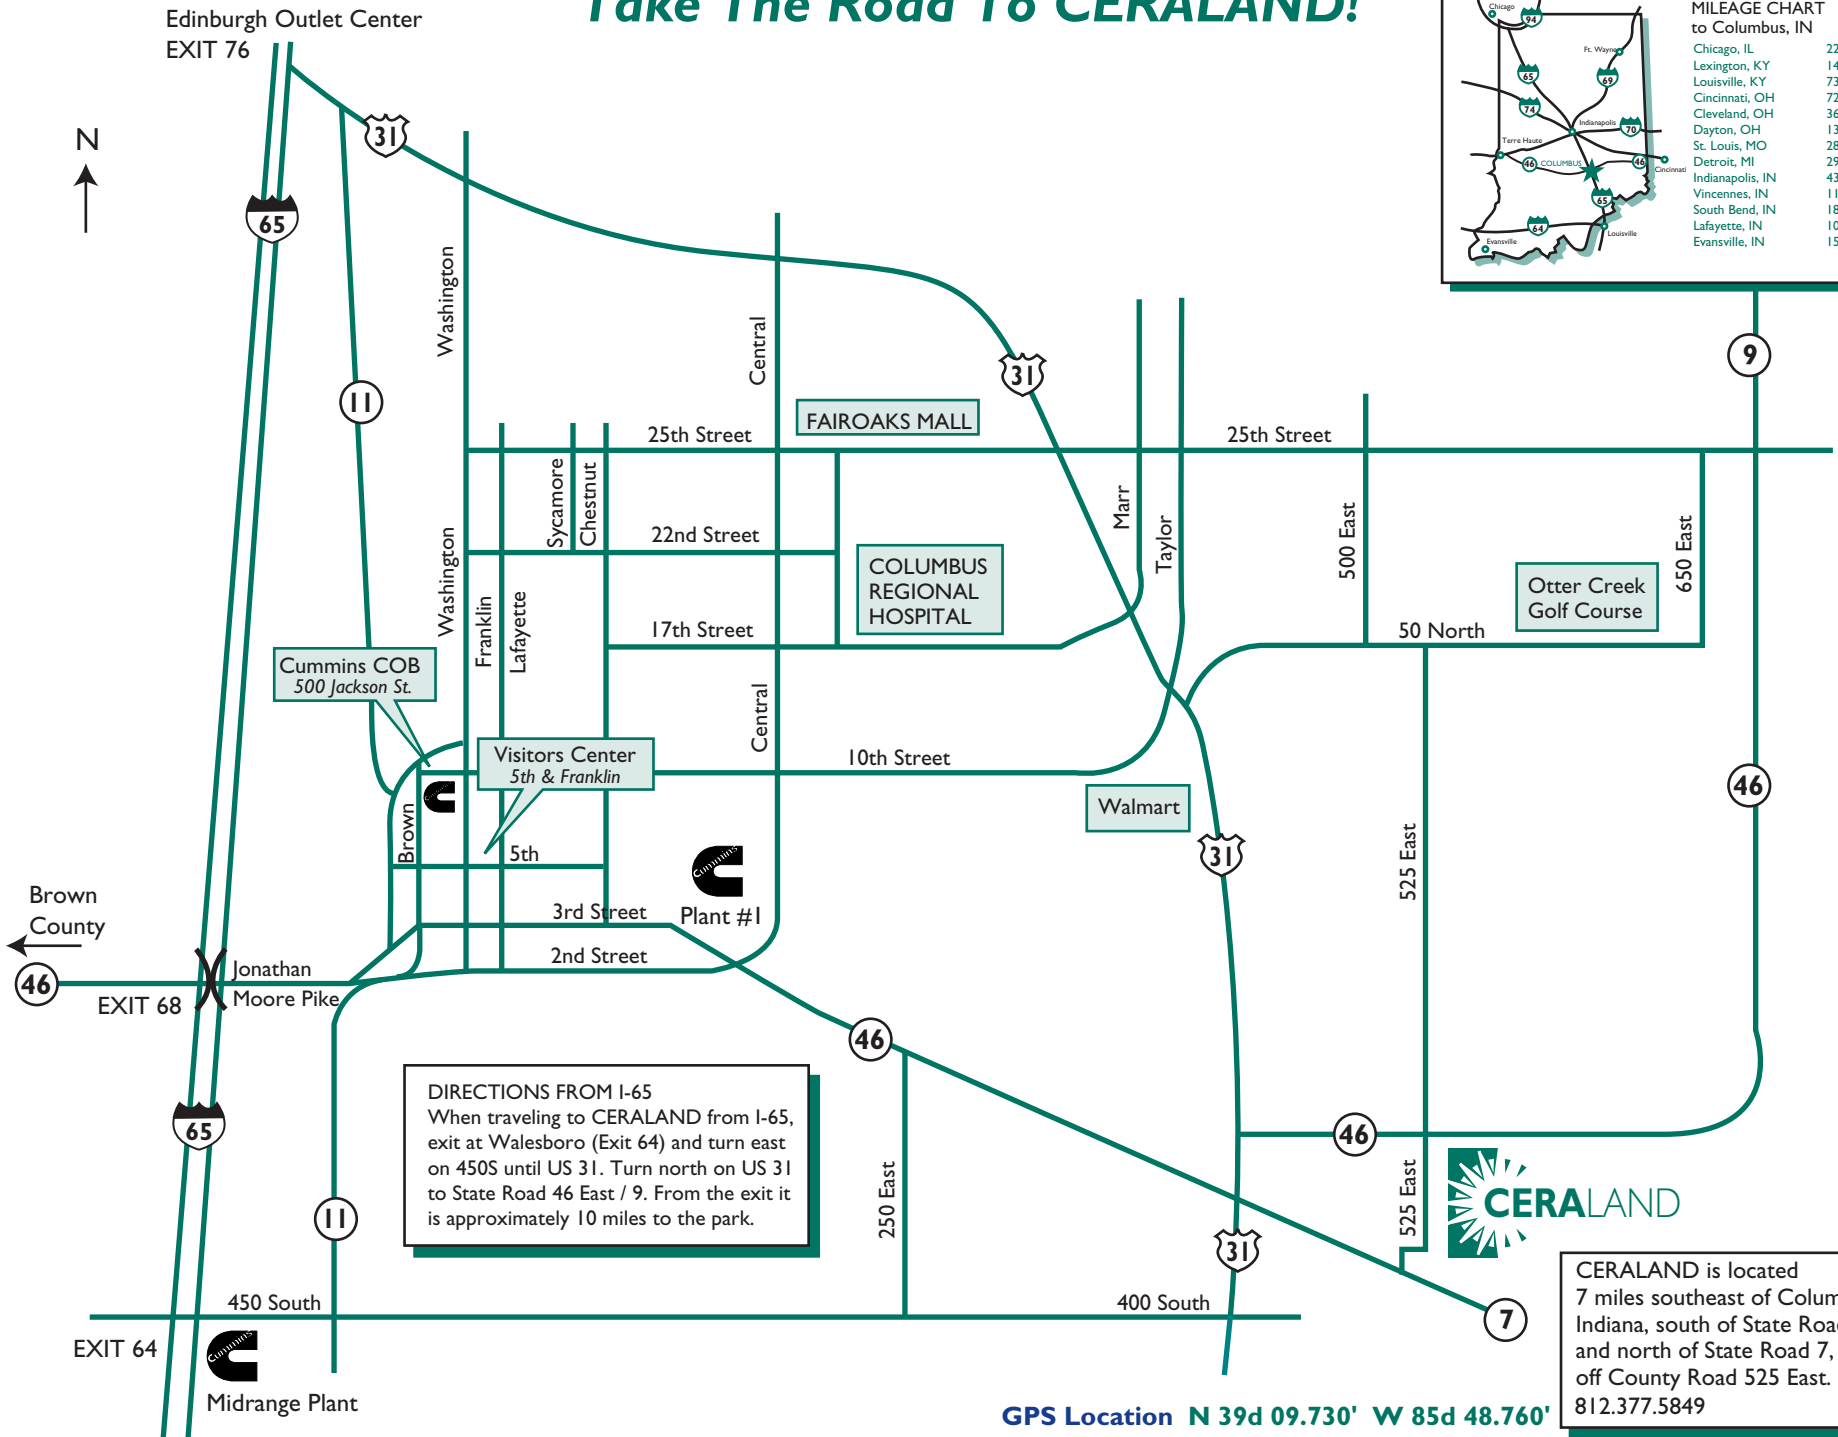

Location Ceraland Park, Just south of Columbus, IN. For complete directions, check out: [Directions to Ceraland Park.](#)

Other Bring your family out to enjoy a fun filled day at southern Indiana's most spectacular family recreation park. Open to race participants and families. For a small fee, the 18-hole miniature golf course, paddle boats, fishing, driving range, and camping will be available. There is a shower facility—bring your own towel. Gate fee of \$3.00 will be charged per vehicle. No warming up on the course. *This race is part of the **10 to 1 Challenge**. GP will be at the helm calling the action like nobody else can! In some cases, the prize list and the duration of the races have been increased as well. I want to make sure that if you come out to the race, it will be worth your time and effort. I will try to continue to increase the length of the races whenever possible.

www.indianaraceseries.com

Take The Road To CERALAND!

MILEAGE CHART to Columbus, IN

Chicago, IL	220
Lexington, KY	147
Louisville, KY	73
Cincinnati, OH	72
Cleveland, OH	363
Dayton, OH	137
St. Louis, MO	289
Detroit, MI	291
Indianapolis, IN	43
Vincennes, IN	116
South Bend, IN	181
Lafayette, IN	105
Evansville, IN	152

CERLAND is located 7 miles southeast of Columbus, Indiana, south of State Road 46 and north of State Road 7, off County Road 525 East.
812.377.5849

GPS Location N 39d 09.730' W 85d 48.760'